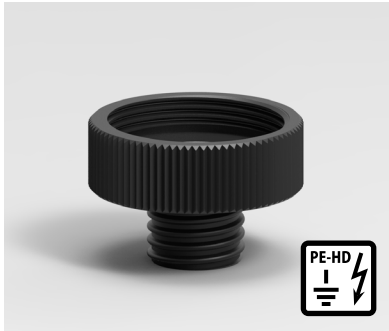

Einfüllseinheiten / Filling Units

Ablaufadapter / Outlet Adapter 106 584 & 106 434

Ablaufadapter

Mit den Ablaufadaptern verbinden Sie Trichterbecken mit dem SymLine® Entsorgungssystem.

- PE-HD elektrisch ableitfähig
- Kombinierbar mit Rohrleitungssystem, Schlauchsystem mit SymLine® FlexTube und FlexTube Pro

Outlet Adapter

The outlet adapter connects the sinks to the SymLine® disposal system.

- PE-HD electrostatic conductive
- Can be combined with Pipe System, Tube System with SymLine® FlexTube and FlexTube Pro

Art. Nr. / Part No.	Bezeichnung / Description	Material
106 584	Ablaufadapter für Trichterbecken, G 1 1/2" (w) / GL 25 (m) Outlet Adapter for Sink, G 1 1/2" (f) / GL 25 (m)	PTFE-el PTFE-ec
106 434	Ablaufadapter für Trichterbecken, G 1 1/2" (w) / Ø 32 mm AD Outlet Adapter for Sink, G 1 1/2" (f) / Ø 32 mm OD	PE-HD-el PE-HD-ec