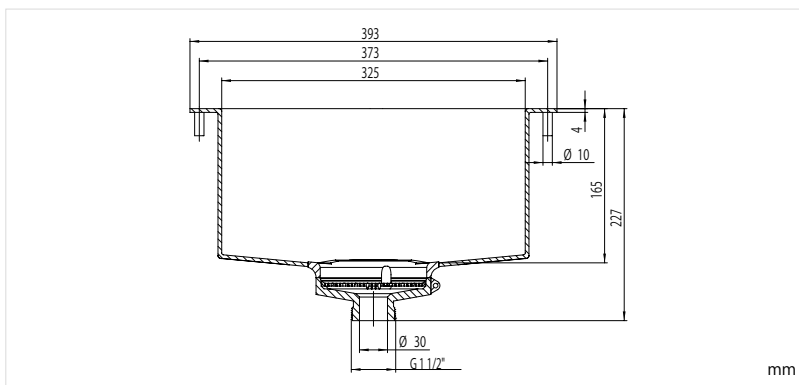

Art. Nr. / Part No.	Bezeichnung / Description	Material
117 989	Trichterbecken inkl. Abdeckung, Gewinde G 1 1/2" (m) Sink incl. Cover, thread G 1 1/2" (m)	PE-HD-el PE-HD-ec
117 993	Abdeckung für Trichterbecken Cover for sink	PE-HD-el PE-HD-ec