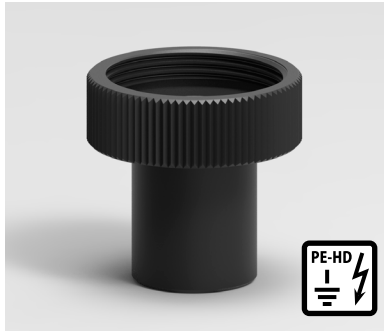

Einfüllseinheiten / Filling Units

Ablaufadapter / Outlet Adapter 106 584 & 106 434

Ablaufadapter

Mit den Ablaufadaptern verbinden Sie Trichterbecken mit dem SymLine® Entsorgungssystem.

- PE-HD elektrisch ableitfähig
- Kombinierbar mit Rohrleitungssystem, Schlauchsystem mit SymLine® FlexTube und FlexTube Pro

Outlet Adapter

The outlet adapter connects the sinks to the SymLine® disposal system.

- PE-HD electrostatic conductive
- Can be combined with Pipe System, Tube System with SymLine® FlexTube and FlexTube Pro

Art. Nr. / Part No.	Bezeichnung / Description	Material
106 584	Ablaufadapter für Trichterbecken, G 1 1/2" (w) / GL 25 (m) Outlet Adapter for Sink, G 1 1/2" (f) / GL 25 (m)	PTFE-el PTFE-ec
106 434	Ablaufadapter für Trichterbecken, G 1 1/2" (w) / Ø 32 mm AD Outlet Adapter for Sink, G 1 1/2" (f) / Ø 32 mm OD	PE-HD-el PE-HD-ec